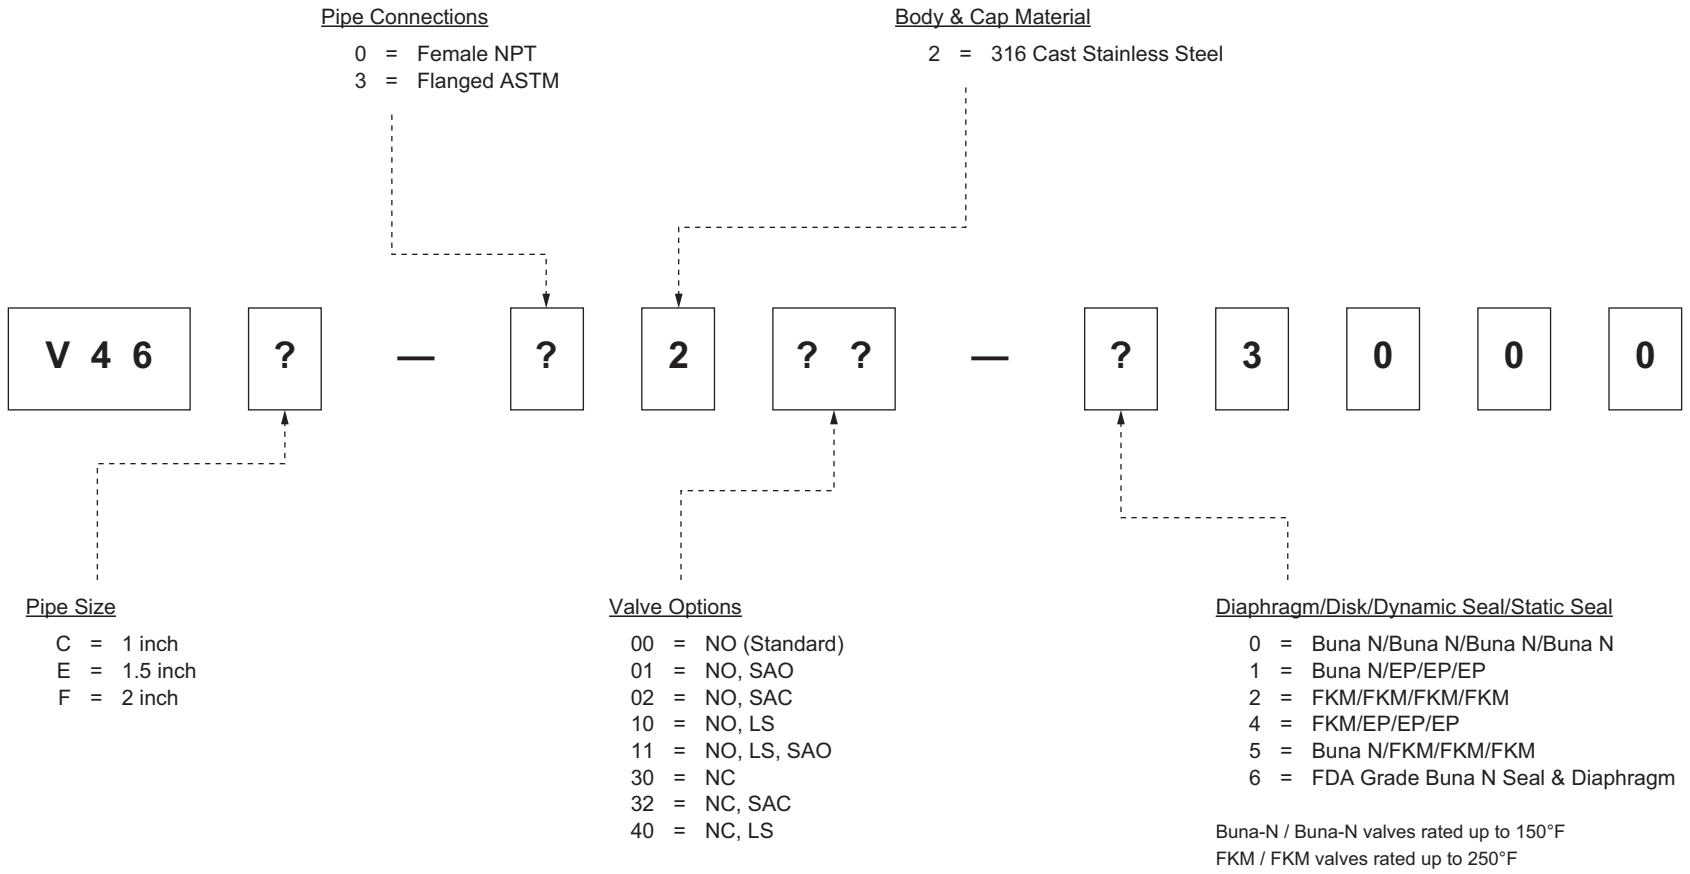

V46 SERIES STAINLESS STEEL VALVE PART NUMBER MATRIX

Abbreviations:

ASTM	American Standard	LS	Limit Stop Option	NPT	National Pipe – Tapered Standard
BSPT	British Standard Pipe Tapered	NC	Normally Closed	SAC	Spring Assist Closed
EP	Ethylene Propylene	NO	Normally Open	SAO	Spring Assist Open
FKM	Fluorocarbon				