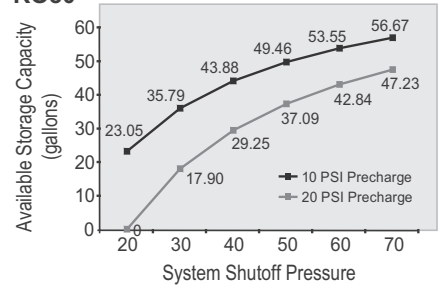

RO STORAGE TANKS

FIBERGLASS WRAPPED & PEU AIR CELL

Draw Down Curves

RO80