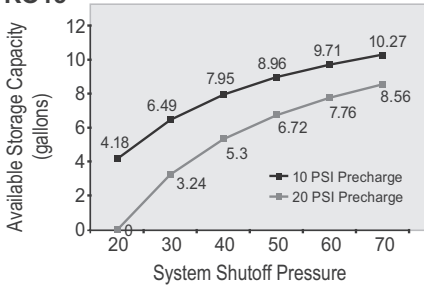

RO STORAGE TANKS

FIBERGLASS WRAPPED & PEU AIR CELL

Draw Down Curves

RO15